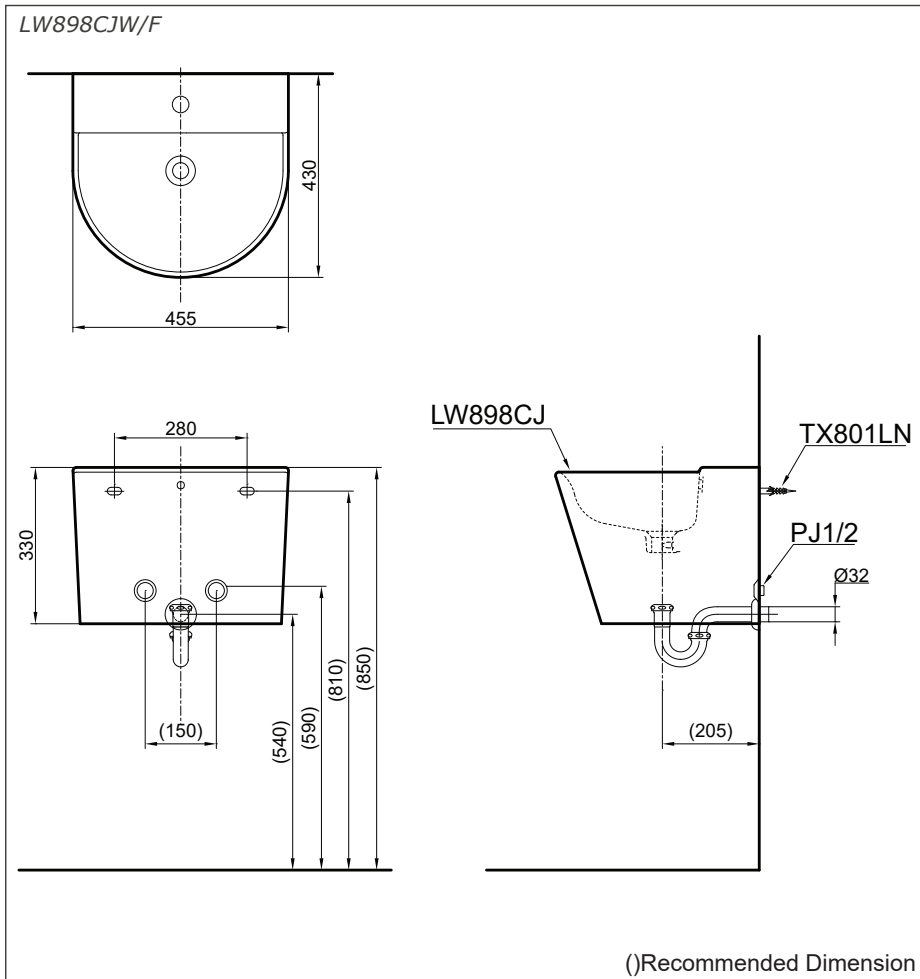

Colors

White

Please consult a TOTO representative for details